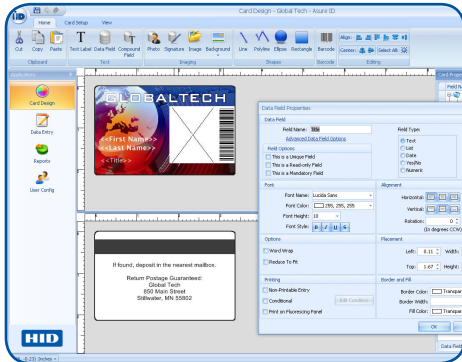

Asure ID<sup>®</sup>  
Card Personalization Software

SOLO

ASURE ID<sup>®</sup> 7 IS HERE.

- **Friendly and intuitive interface** - Enhanced user experience makes photo ID card design and data entry a breeze.
- **One program for all printers** - Asure ID works with a variety of printers. And while other programs come and go, Asure ID is backed by the Genuine HID<sup>™</sup> commitment, so you can invest with confidence knowing we're here to stay.
- **Auto-Update** - You're always up-to-date with automatic notifications of free software updates to ensure that the software is never outdated, only available with Asure ID.

Tools at your fingertips

- Multi-task with tabbed navigation, and effortlessly switch between card design and data entry, managing each independently
- The toolbar puts frequently used elements into logical order
- De-clutter the workspace by hiding colors and attributes until they're needed, using pop-out control palettes
- "What You See Is What You Get" display helps ensure accurate card design by showing exactly how a card will print, including data placeholders.

Productivity has never looked better.

Asure ID offers much more than good looks, it provides a dramatic speed boost. Everything you need to design and populate a card is right in front of you in a crisp, clean environment that allows the user to glide from data entry to card design to printing.

Everyday work made effortless.

Routine tasks can be performed with a couple of mouse clicks. It's a snap to capture or load a photo, void a card or set the print counter. And you can populate card data fields directly from the internal Microsoft Access<sup>™</sup> database. These and other frequently-used features are within easy reach on the Microsoft "Ribbon"-inspired toolbar.